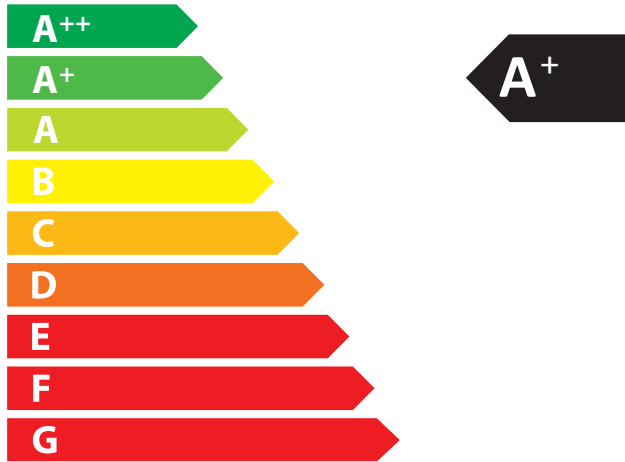

811606 Energiklassifikation C900 Style-0
2025-09-12

PRODUCT

MANUFACTURER

Type designation

Contura 900 Style-series: 910 / 920T / 956 (T) /
990 (T) / 996 (T)

Name

Contura AB

ENERGY EFFICIENCY

Address

Box 134
Skulptörvägen 10
SE-285 23 Markaryd
SWEDEN

Class **A+**

Direct heat output **6,0 kW**

EEL **113,0**

Efficiency **85,0 %**

Follow the installation instructions and only use the recommended type of fuel.

ENERG Y IJA
енергия · ενεργεια IE IA

Contura 910 / 920T / 956(T) / 990(T) / 996(T)